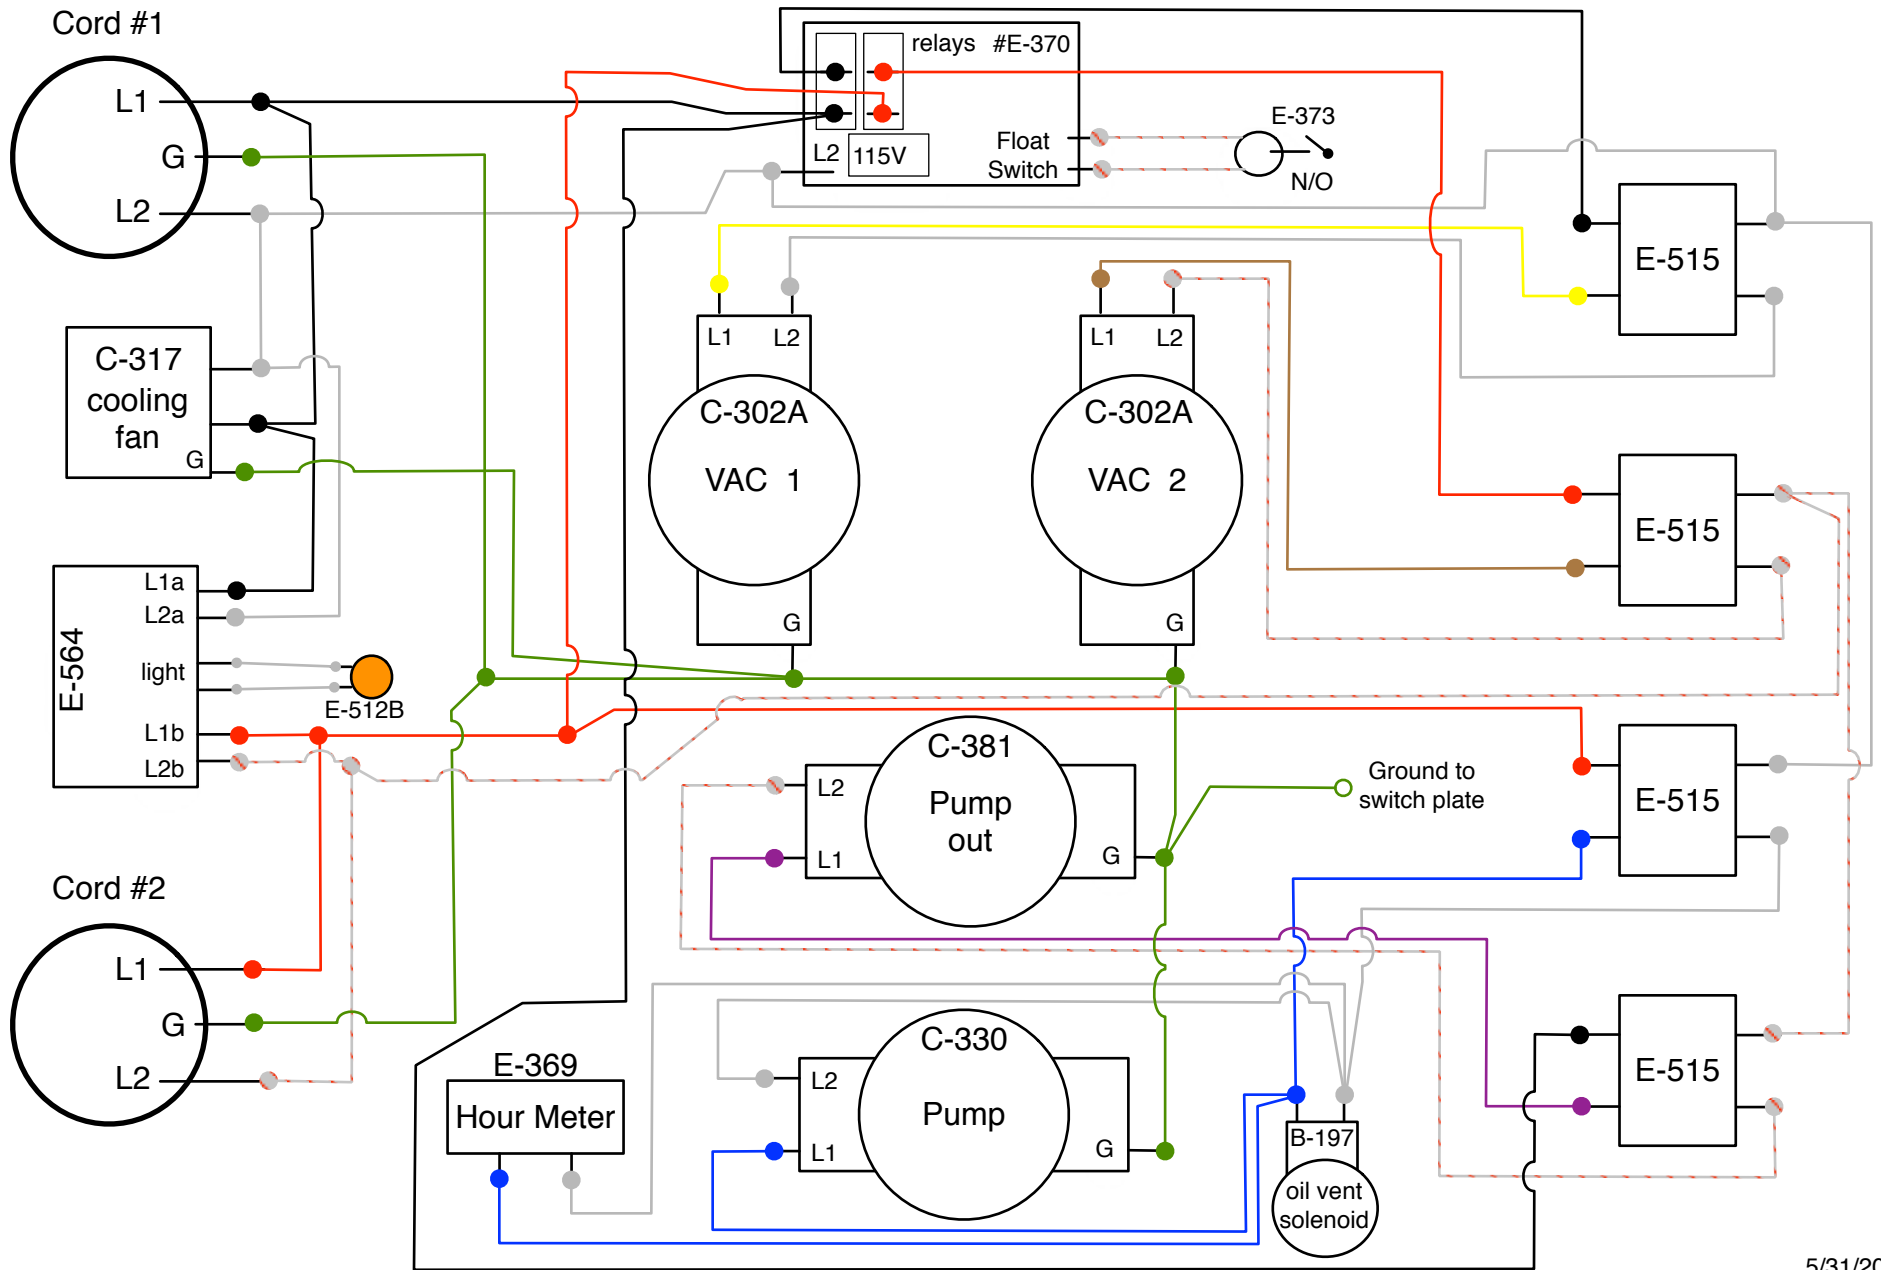

LTD-5 115 Volt System

5/31/2012

Created By:

Date:

Checked By:

Date:

Wiki/Binder:

Date: